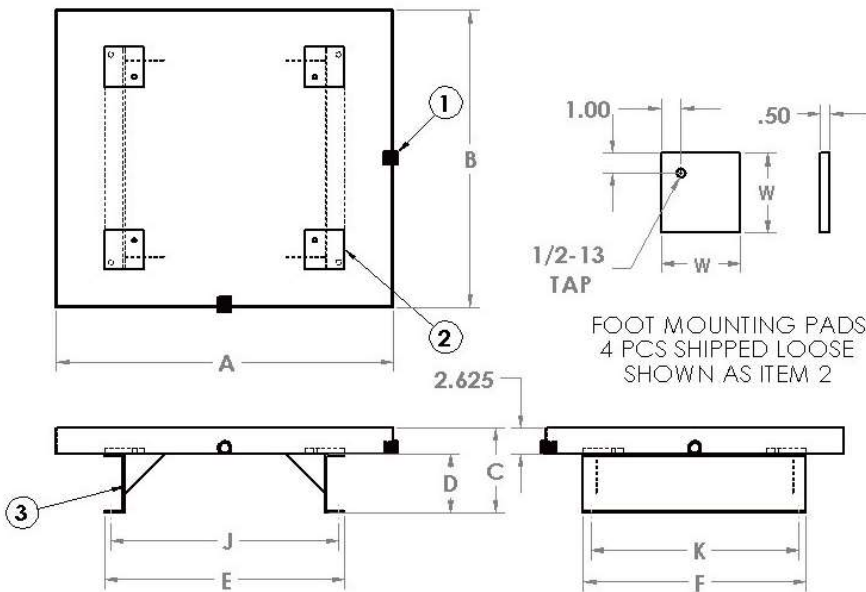

Fits Magnaloy RJIC Series Reservoirs and Stacking Modules:

Includes:

- 1 - (2) 3/4" NPT Drains
 - 2 - (4) Foot Mounting Pads Included (loose)
 - 3 - To eliminate Risers Change Part Number to RJDPP Series
- Sizes 10 thru 100 Drip Pans are 11 gauge
 Sizes 120 thru 200 Drip Pans are 7 gauge
 Primer Coated Exterior
 All Edges Deburred
 Designed to fit Magnaloy Stacking Module (pg 139) and RJIC Reservoir (pg 124) (see image above)

4

Part Number	Drip Pan Size (Gallons)	Fits Reservoir	Drip Pan Dimensions (Inches)								Pad W
			A	B	C	D	E	F	J	K	
RJDPR010	10	RJIC010-	34	30	8.63	6	24.25	22.5	22.75	16.5	4
RJDPR015	15	RJIC015-	38	30	8.63	6	28.25	22.5	26.75	16.5	4
RJDPR020	20	RJIC020-	42	30	8.63	6	32.25	22.5	30.75	16.5	4
RJDPR030	30-50	RJIC030- thru 50-	48	36	8.63	6	38.25	28.5	36.75	22.5	4
RJDPR060	60	RJIC060-	60	39	8.63	6	50.25	31.5	48.75	25.5	4
RJDPR080	80-100	RJIC080- thru 100-	72	39	8.63	6	62.25	31.5	60.75	25.5	4
RJDPR120	120-150	RJIC120- thru 150-	72	42	8.63	6	64.25	36.5	62.75	28.5	5
RJDPR200	200	RJIC200-	84	48	8.63	6	69.75	42.5	68.25	34.5	5

NOTE : RJDPR Series include 6" Risers, Substitute RJDPP for Series number (same dimensions) if no Risers are needed.

NOTE: Due to Magnaloy's policy of continuous improvement, specifications are subject to change without notice.