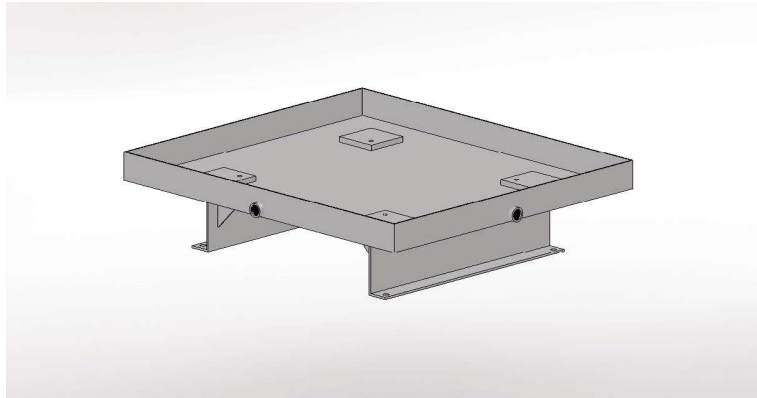

Fits Magnaloy RJIC Series Reservoirs and Stacking Modules:

Includes:

- 1 - (2) 3/4" NPT Drains
 - 2 - (4) Foot Mounting Pads Included (loose)
 - 3 - To eliminate Risers Change Part Number to RJDPP Series
- Sizes 10 thru 100 Drip Pans are 11 gauge
 Sizes 120 thru 200 Drip Pans are 7 gauge
 Primer Coated Exterior
 All Edges Deburred
 Designed to fit Magnaloy Stacking Module (pg 139) and RJIC Reservoir (pg 124) (see image above)

4

Part Number	Drip Pan Size (Gallons)	Fits Reservoir	Drip Pan Dimensions (Inches)								Pad W
			A	B	C	D	E	F	J	K	
RJDPR010	10	RJIC010-	34	30	8.63	6	24.25	22.5	22.75	16.5	4
RJDPR015	15	RJIC015-	38	30	8.63	6	28.25	22.5	26.75	16.5	4
RJDPR020	20	RJIC020-	42	30	8.63	6	32.25	22.5	30.75	16.5	4
RJDPR030	30-50	RJIC030- thru 50-	48	36	8.63	6	38.25	28.5	36.75	22.5	4
RJDPR060	60	RJIC060-	60	39	8.63	6	50.25	31.5	48.75	25.5	4
RJDPR080	80-100	RJIC080- thru 100-	72	39	8.63	6	62.25	31.5	60.75	25.5	4
RJDPR120	120-150	RJIC120- thru 150-	72	42	8.63	6	64.25	36.5	62.75	28.5	5
RJDPR200	200	RJIC200-	84	48	8.63	6	69.75	42.5	68.25	34.5	5

NOTE : RJDPR Series include 6" Risers, Substitute RJDPP for Series number (same dimensions) if no Risers are needed.

NOTE: Due to Magnaloy's policy of continuous improvement, specifications are subject to change without notice.