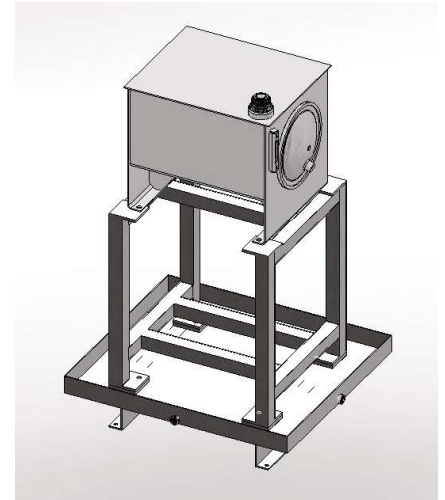

Fits Magnaloy RJIC Series Reservoirs and Stacking Modules:

Includes:

- 1 - (2) 3/4" NPT Drains
 - 2 - (4) Foot Mounting Pads Included (loose)
 - 3 - To eliminate Risers Change Part Number to RJDPP Series
- Sizes 10 thru 100 Drip Pans are 11 gauge
 Sizes 120 thru 200 Drip Pans are 7 gauge
 Primer Coated Exterior
 All Edges Deburred
 Designed to fit Magnaloy Stacking Module (pg 139) and RJIC Reservoir (pg 124) (see image above)

4

Part Number	Drip Pan Size (Gallons)	Fits Reservoir	Drip Pan Dimensions (Inches)								Pad W
			A	B	C	D	E	F	J	K	
RJDPR010	10	RJIC010-	34	30	8.63	6	24.25	22.5	22.75	16.5	4
RJDPR015	15	RJIC015-	38	30	8.63	6	28.25	22.5	26.75	16.5	4
RJDPR020	20	RJIC020-	42	30	8.63	6	32.25	22.5	30.75	16.5	4
RJDPR030	30-50	RJIC030- thru 50-	48	36	8.63	6	38.25	28.5	36.75	22.5	4
RJDPR060	60	RJIC060-	60	39	8.63	6	50.25	31.5	48.75	25.5	4
RJDPR080	80-100	RJIC080- thru 100-	72	39	8.63	6	62.25	31.5	60.75	25.5	4
RJDPR120	120-150	RJIC120- thru 150-	72	42	8.63	6	64.25	36.5	62.75	28.5	5
RJDPR200	200	RJIC200-	84	48	8.63	6	69.75	42.5	68.25	34.5	5

NOTE : RJDPR Series include 6" Risers, Substitute RJDPP for Series number (same dimensions) if no Risers are needed.

NOTE: Due to Magnaloy's policy of continuous improvement, specifications are subject to change without notice.